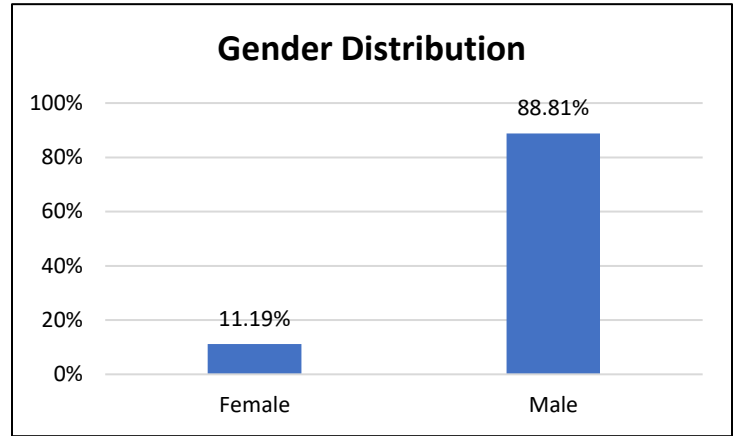

Pretrial Services Weekly Report

Electronic Monitoring Population Demographics 12/1/2023

Curfew Only population:	906
Bischof Law Only population:	675
Cases with Curfew and Bischof Law Supervision*	67

Curfew

Bischof Law

* 67 individuals are supervised under Curfew and Bischof Law. These individuals are reflected in both the Curfew and Bischof Law graphs