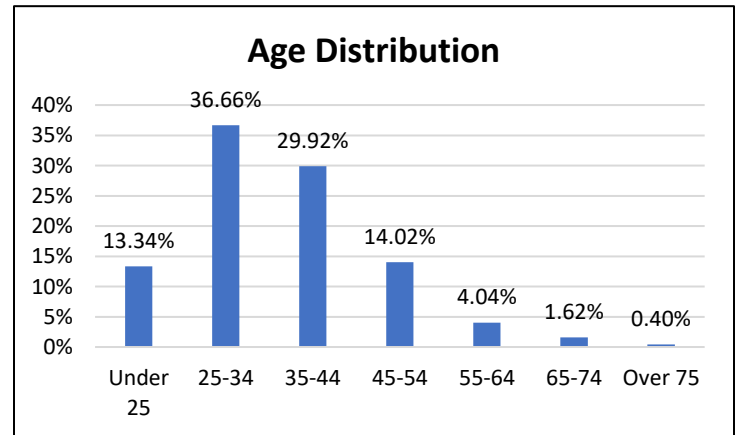

Pretrial Services Weekly Report

Electronic Monitoring Population Demographics 12/1/2023

Curfew Only population:	906
Bischof Law Only population:	675
Cases with Curfew and Bischof Law Supervision*	67

Curfew

Bischof Law

* 67 individuals are supervised under Curfew and Bischof Law. These individuals are reflected in both the Curfew and Bischof Law graphs