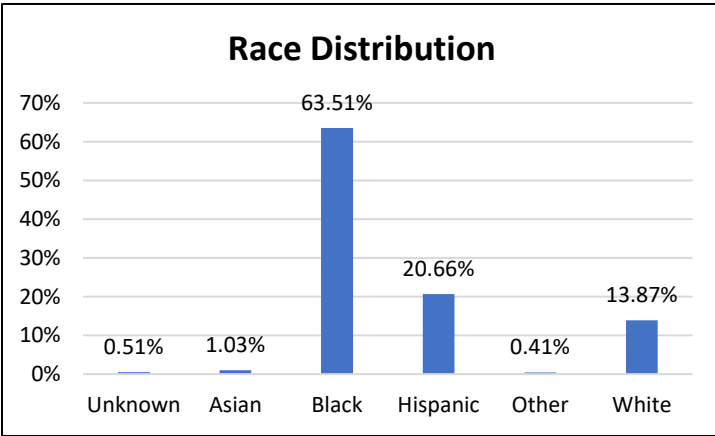

Pretrial Services Weekly Report

Electronic Monitoring Population Demographics 12/1/2023

Curfew Only population:	906
Bischof Law Only population:	675
Cases with Curfew and Bischof Law Supervision*	67

Curfew

Bischof Law

* 67 individuals are supervised under Curfew and Bischof Law. These individuals are reflected in both the Curfew and Bischof Law graphs