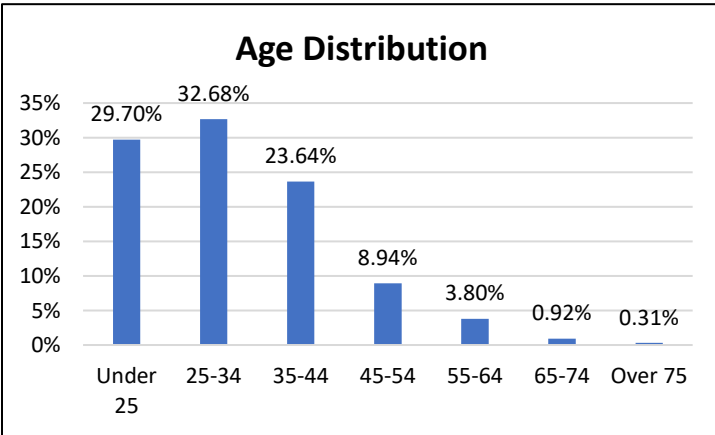

Pretrial Services Weekly Report

Electronic Monitoring Population Demographics 12/1/2023

Curfew Only population:	906
Bischof Law Only population:	675
Cases with Curfew and Bischof Law Supervision*	67

Curfew

Bischof Law

* 67 individuals are supervised under Curfew and Bischof Law. These individuals are reflected in both the Curfew and Bischof Law graphs