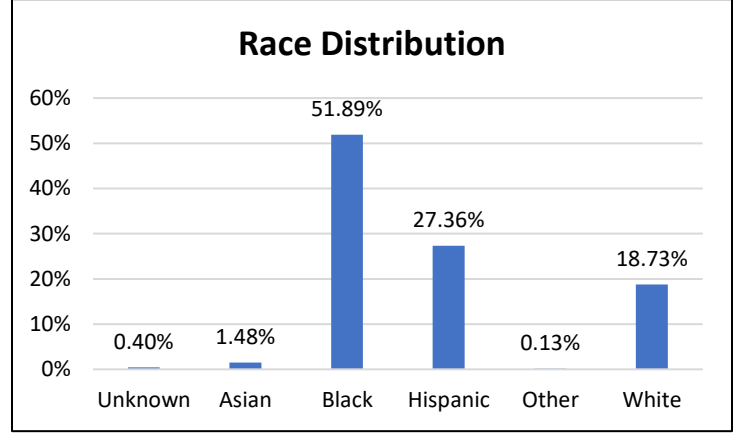

Pretrial Services Weekly Report

Electronic Monitoring Population Demographics 12/1/2023

Curfew Only population:	906
Bischof Law Only population:	675
Cases with Curfew and Bischof Law Supervision*	67

Curfew

Bischof Law

* 67 individuals are supervised under Curfew and Bischof Law. These individuals are reflected in both the Curfew and Bischof Law graphs