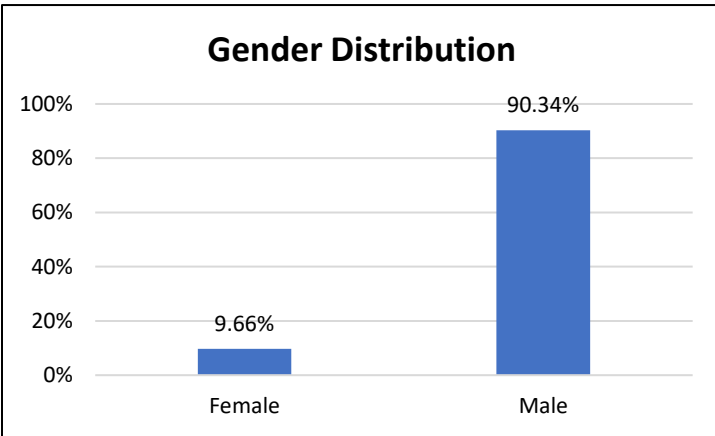

Pretrial Services Weekly Report

Electronic Monitoring Population Demographics 12/1/2023

Curfew Only population:	906
Bischof Law Only population:	675
Cases with Curfew and Bischof Law Supervision*	67

Curfew

Bischof Law

* 67 individuals are supervised under Curfew and Bischof Law. These individuals are reflected in both the Curfew and Bischof Law graphs